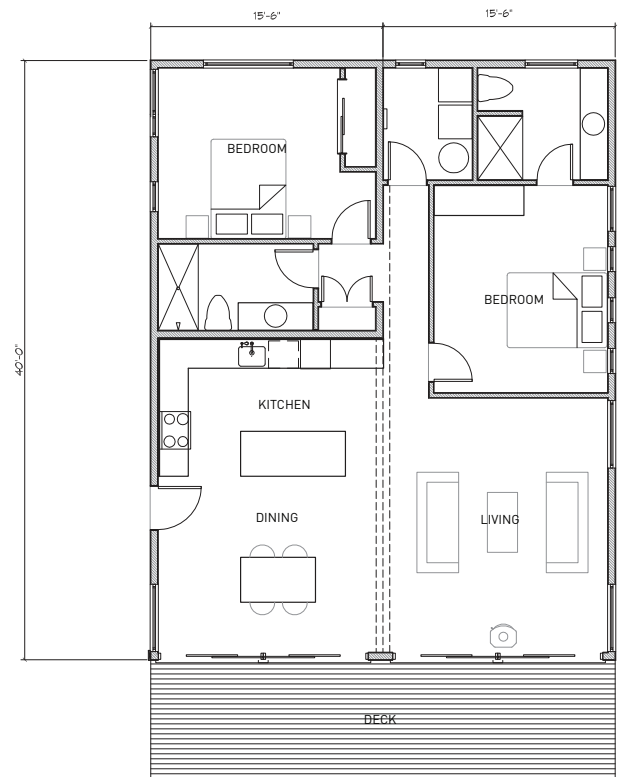

2M

M SERIES

● PRICING

Modular Cost: starting at \$210,800

Modular+Site: starting at \$405,000+*

● OVERVIEW

Method Homes and Balance Associates Architects offer an expanded Balance M Series. The M series has multiple interior and exterior finish options and is fully adaptable for various sites, locations, and owner needs.

Dwelling Area: 1,240 sqft
Deck Area: 248 sqft
Bedrooms: 2
Baths: 2
Modules: 2

● IMAGES

● PLANS

*Site costs vary by region and lot characteristics. Additional costs for transportation, permits, utility connections and sales tax, are determined during feasibility.