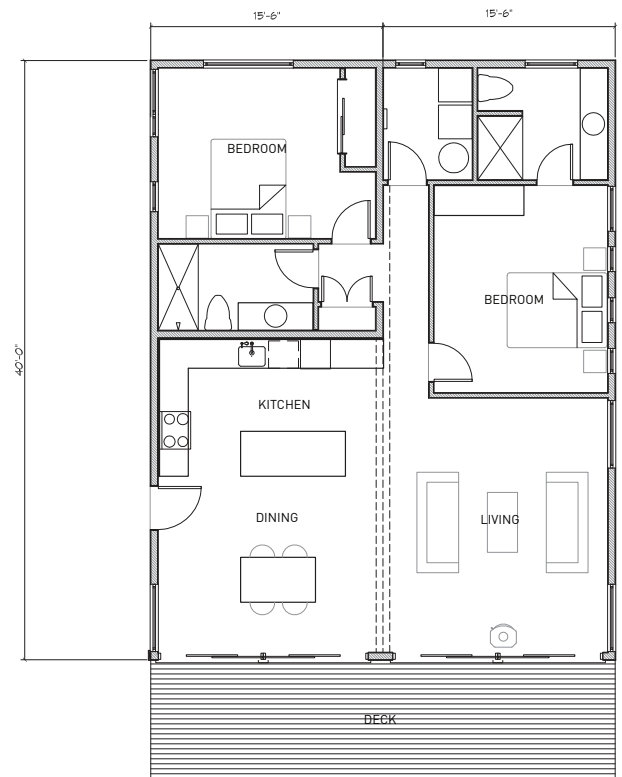

● PLANS

*Site costs vary by region and lot characteristics. Additional costs for transportation, permits, utility connections and sales tax, are determined during feasibility.