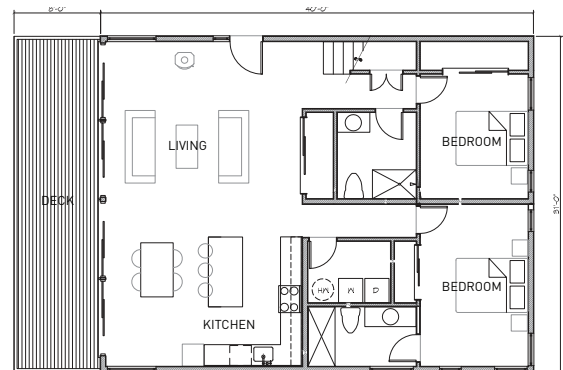

2M LOFT

M SERIES

● PRICING

Modular Cost: starting at \$270,000

Modular+Site: starting at \$500,000+*

● OVERVIEW

Method Homes and Balance Associates Architects offer an expanded Balance M Series. The M Series has multiple interior and exterior finish options and is fully adaptable for various sites, locations, and owner needs.

Dwelling Area: 1,740 sqft
Deck Area: 248 sqft
Bedrooms: 2 + 500 sqft flexible loft
Baths: 2
Modules: 4

● IMAGES

● PLANS

*Site costs vary by region and lot characteristics. Additional costs for transportation, permits, utility connections and sales tax, are determined during feasibility.