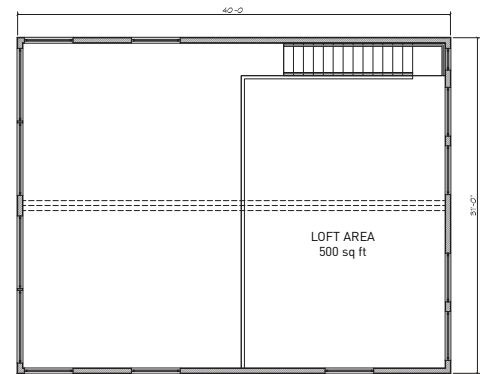

2M LOFT

M SERIES

● PRICING

Modular Cost: starting at \$270,000

Modular+Site: starting at \$500,000+*

● OVERVIEW

Method Homes and Balance Associates Architects offer an expanded Balance M Series. The M Series has multiple interior and exterior finish options and is fully adaptable for various sites, locations, and owner needs.

Dwelling Area: 1,740 sqft
Deck Area: 248 sqft
Bedrooms: 2 + 500 sqft flexible loft
Baths: 2
Modules: 4

● IMAGES

● PLANS

*Site costs vary by region and lot characteristics. Additional costs for transportation, permits, utility connections and sales tax, are determined during feasibility.