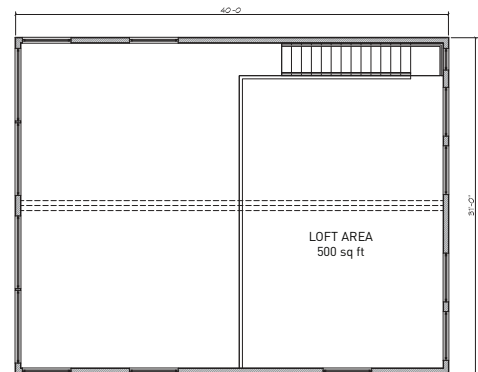

2M LOFT

M SERIES

● PRICING

Modular Cost: starting at $270,000

Modular+Site: starting at $450,000–500,000*

● OVERVIEW

Method Homes and Balance Associates Architects offer an expanded Balance M Series. The M Series has multiple interior and exterior finish options and is fully adaptable for various sites, locations, and owner needs.

Dwelling Area: 1,740 sqft

Deck Area: 248 sqft

Bedrooms: 2 + 500 sqft flexible loft

Baths: 2

Modules: 4

● IMAGES

● PLANS

*Site costs vary by region and lot characteristics. Additional costs for transportation, permits, utility connections and sales tax, are determined during feasibility.