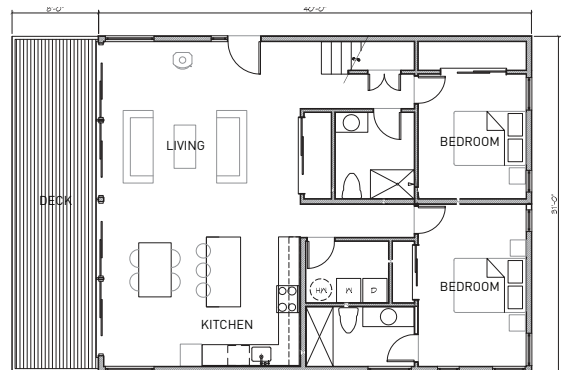

2M LOFT

M SERIES

● PRICING

Modular Cost: starting at $270,000

Modular+Site: starting at $450,000–500,000*

● OVERVIEW

Method Homes and Balance Associates Architects offer an expanded Balance M Series. The M Series has multiple interior and exterior finish options and is fully adaptable for various sites, locations, and owner needs.

Dwelling Area: 1,740 sqft

Deck Area: 248 sqft

Bedrooms: 2 + 500 sqft flexible loft

Baths: 2

Modules: 4

● IMAGES

● PLANS

*Site costs vary by region and lot characteristics. Additional costs for transportation, permits, utility connections and sales tax, are determined during feasibility.