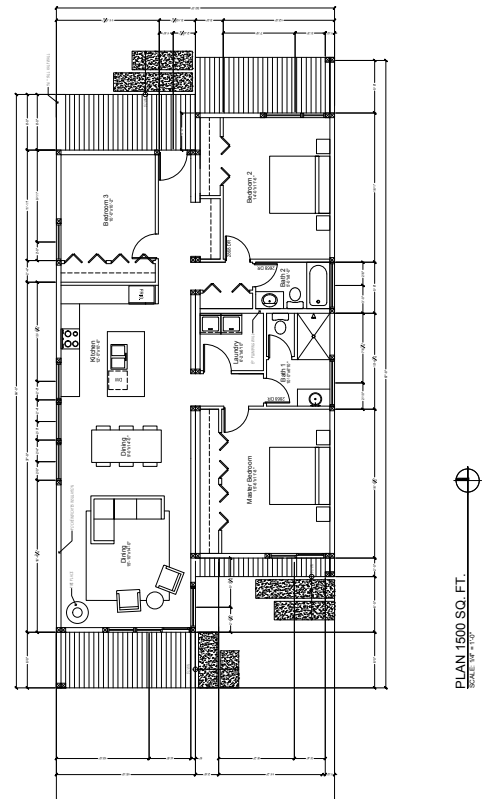

ELEMENT 2.1

ELEMENTAL SERIES

● PRICING

Modular Cost: starting at \$237,280

Modular+Site: starting at \$350,000 and up*

● OVERVIEW

The Elemental Series is a line of contemporary, efficient, and livable modular homes. The Element 2.1 offers 3 bedrooms and baths with a compact 1483 square foot comprised of two modules. The model was designed by Method's architect partner Chris Pardo Designs: Elemental Architecture, originally as a custom design for the Ft Peck Sustainable Village project that Method is building for the Make it Right! Foundation.

Dwelling Area: 1,483 sqft
Bedrooms: 3
Baths: 2
Modules: 2

● IMAGES

● PLANS

**Site costs vary by region and lot characteristics. Additional costs for transportation, permits, utility connections and sales tax, are determined during feasibility.