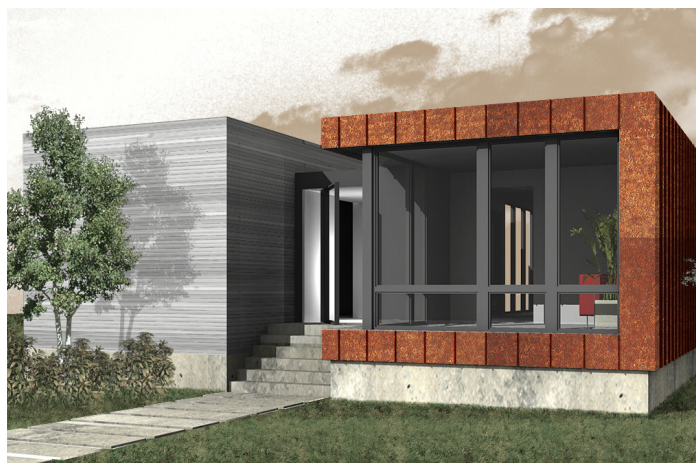

ELEMENT 2

ELEMENTAL SERIES

● PRICING

Modular Cost: starting at \$259,200

Modular+Site: starting at \$365,000 and up*

● OVERVIEW

The Elemental Series is a line of contemporary, efficient, and livable modular homes. The Element 2 is an ample single story floorplan with expansive window walls to allow for views and natural light. Method has hand-selected detailed finish and sustainability upgrade options to streamline the design process.

Dwelling Area: 1,620 sqft
Bedrooms: 3
Baths: 2.5
Modules: 3

● IMAGES

● PLANS

*Site costs vary by region and lot characteristics. Additional costs for transportation, permits, utility connections and sales tax, are determined during feasibility.