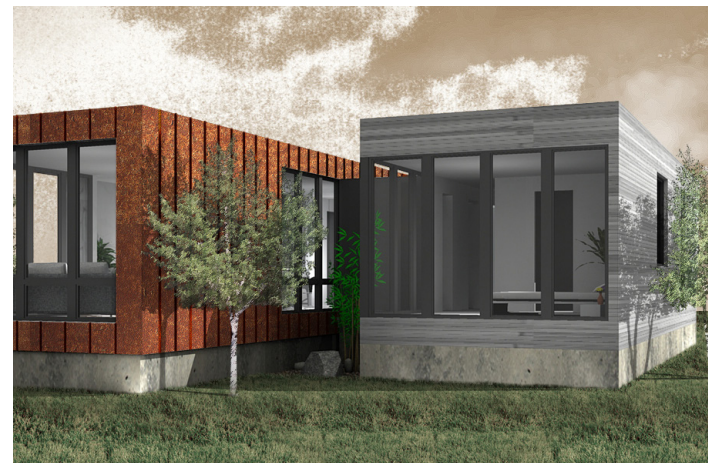

ELEMENT 2

ELEMENTAL SERIES

● PRICING

Modular Cost: starting at \$259,200

Modular+Site: starting at \$365,000 and up*

● OVERVIEW

The Elemental Series is a line of contemporary, efficient, and livable modular homes. The Element 2 is an ample single story floorplan with expansive window walls to allow for views and natural light. Method has hand-selected detailed finish and sustainability upgrade options to streamline the design process.

Dwelling Area: 1,620 sqft
Bedrooms: 3
Baths: 2.5
Modules: 3

● IMAGES

● PLANS

*Site costs vary by region and lot characteristics. Additional costs for transportation, permits, utility connections and sales tax, are determined during feasibility.