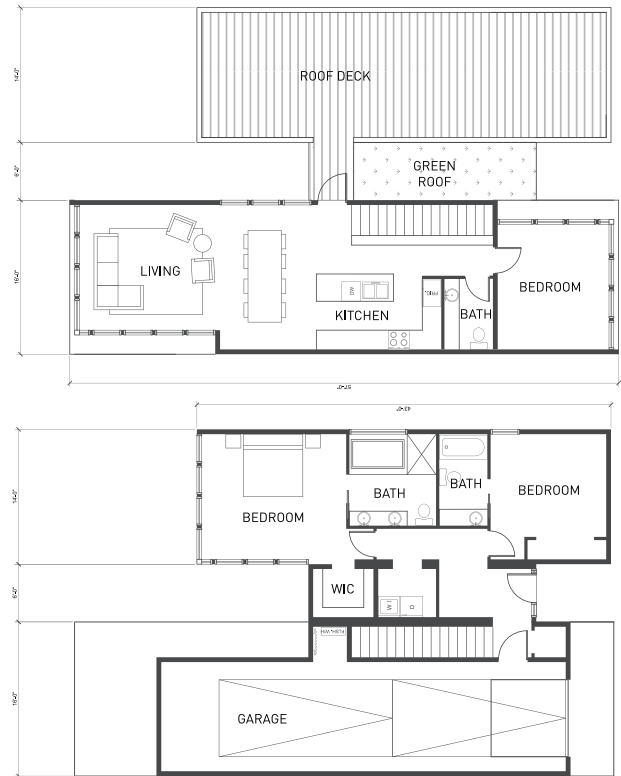

● PLANS

*Site costs vary by region and lot characteristics. Additional costs for transportation, permits, utility connections and sales tax, are determined during feasibility.