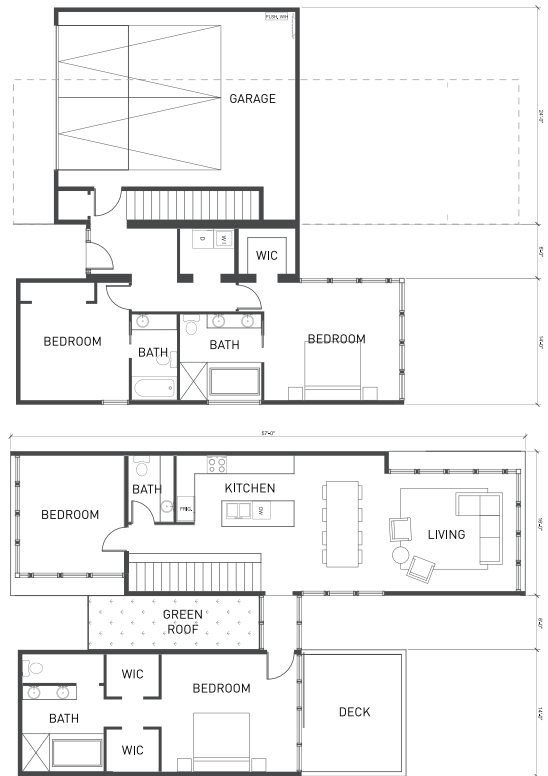

ELEMENT 4

ELEMENTAL SERIES

● PRICING

Modular Cost: starting at $328,320

Modular+Site: starting at $550,000 and up*

● OVERVIEW

The Elemental Series is a line of contemporary, efficient, and livable modular homes. The Element 4 is a modern two-story layout featuring 3 bedrooms with en suite baths. The fourth bedroom is fully glazed and can also act as a study, den, or yoga retreat. Method has hand selected detailed finish and sustainability upgrade options to streamline the design process.

Dwelling Area: 2,052 sqft

Garage: 624 sqft site-built

Bedrooms: 4

Baths: 3.5

Modules: 4

● IMAGES

● PLANS

*Site costs vary by region and lot characteristics. Additional costs for transportation, permits, utility connections and sales tax, are determined during feasibility.