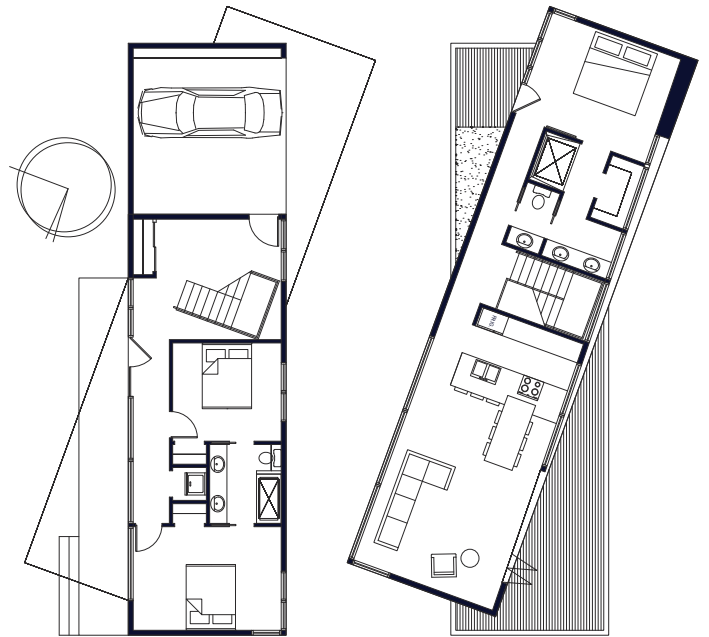

PIVOT

ELEMENTAL SERIES

● PRICING

Modular Cost: starting at \$262,880

Modular+Site: starting at \$470,000+*

● OVERVIEW

The Elemental Series is a line of contemporary, efficient, and livable modular homes. The Pivot turns on its axis to create generous deck space and covered entry. Method has hand selected detailed finish and sustainability upgrade options to streamline the design process.

- Dwelling Area:** 1,643 sqft
- Garage:** 277 sqft site-built
- Bedrooms:** 3
- Baths:** 2
- Modules:** 2

● IMAGES

● PLANS

*Site costs vary by region and lot characteristics. Additional costs for transportation, permits, utility connections and sales tax, are determined during feasibility.