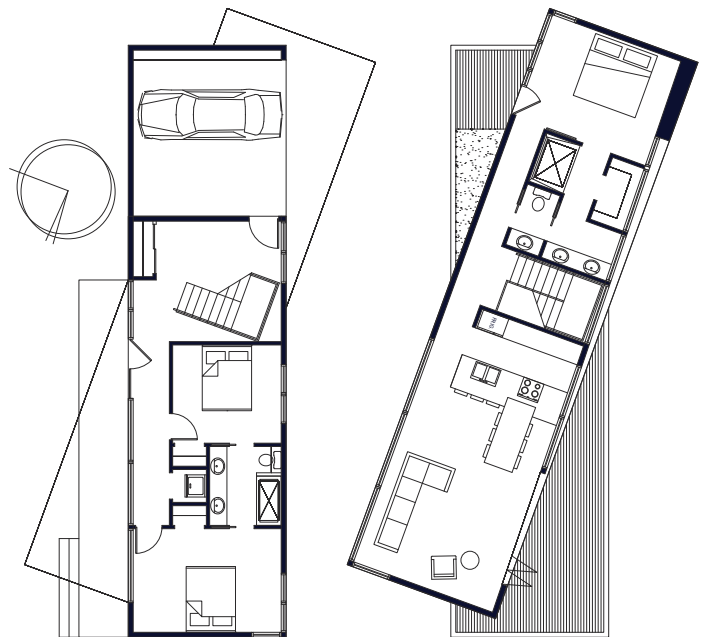

PIVOT

ELEMENTAL SERIES

● PRICING

Modular Cost: starting at \$262,880

Modular+Site: starting at \$420,000–470,000*

● OVERVIEW

The Elemental Series is a line of contemporary, efficient, and livable modular homes. The Pivot turns on its axis to create generous deck space and covered entry. Method has hand selected detailed finish and sustainability upgrade options to streamline the design process.

Dwelling Area: 1,643 sqft
Garage: 277 sqft site-built
Bedrooms: 3
Baths: 2
Modules: 2

● PLANS

● IMAGES

*Site costs vary by region and lot characteristics. Additional costs for transportation, permits, utility connections and sales tax, are determined during feasibility.