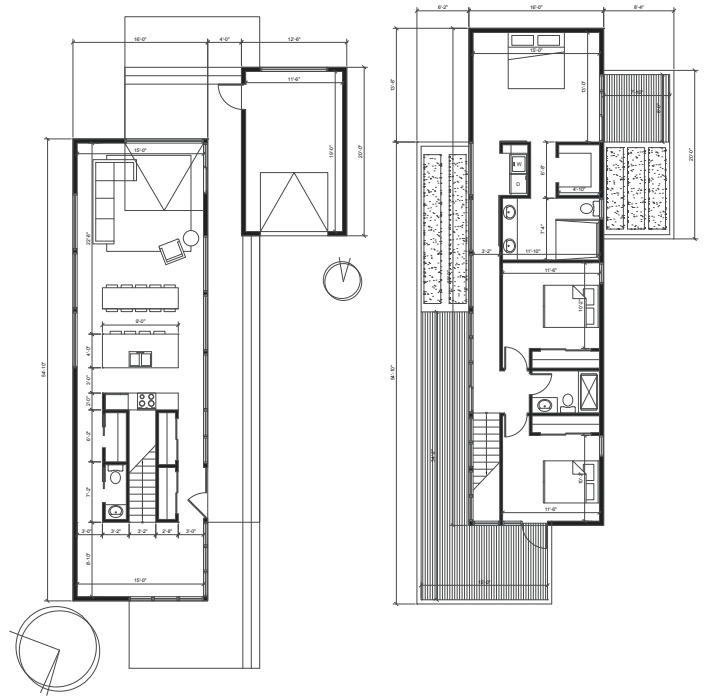

SHIFT

ELEMENTAL SERIES

● PRICING

Modular Cost: starting at \$291,360*

Modular+Site: starting at \$460,000–510,000*

● OVERVIEW

The Elemental Series is a line of contemporary, efficient, and livable modular homes. The Shift features a cantilevered upper module that creates a vestibule between the living space and detached garage. The design offers ample second story deck access from the bedrooms and communal space. Method has hand selected detailed finish and sustainability upgrade options to streamline the design process.

Dwelling Area: 1,821 sqft
Garage: 250 sqft site-built
Bedrooms: 3
Baths: 2.5
Modules: 2

● IMAGES

● PLANS

*Site costs vary by region and lot characteristics. Additional costs for transportation, permits, utility connections and sales tax, are determined during feasibility.