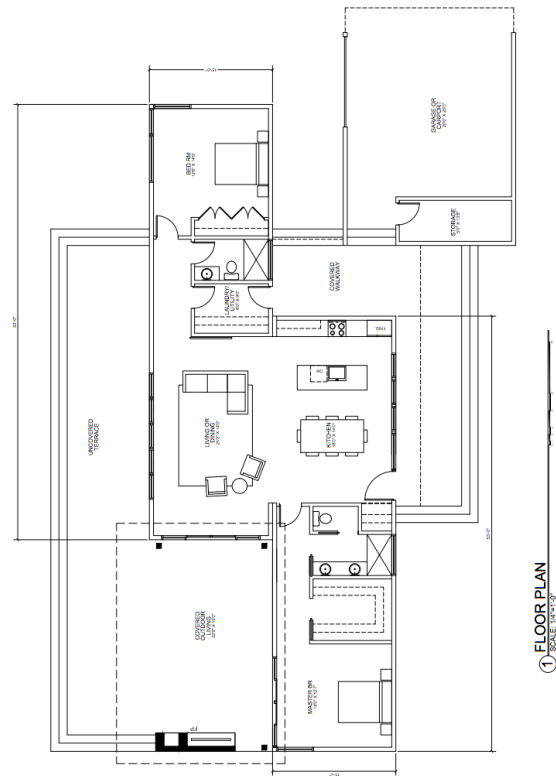

ANNATA II

ANNATA SERIES

● PRICING

Modular Cost: starting at \$286,200

Modular+Site: starting at \$475,000+*

● OVERVIEW

Method Homes and Chris Pardo Design offer the Annata. The Annata Series embraces the indoor outdoor living experience with a single level design, providing ample space for a deck or patio. The finishes are fully determined by each client during the design process with curated selections from our design team and custom options beyond those.

Dwelling Area: 1,590 sqft
Bedrooms: 2
Baths: 2
Modules: 2

● IMAGES

● PLANS

*Site costs vary by region and lot characteristics. Additional costs for transportation, permits, utility connections, and sales tax are determined during feasibility.