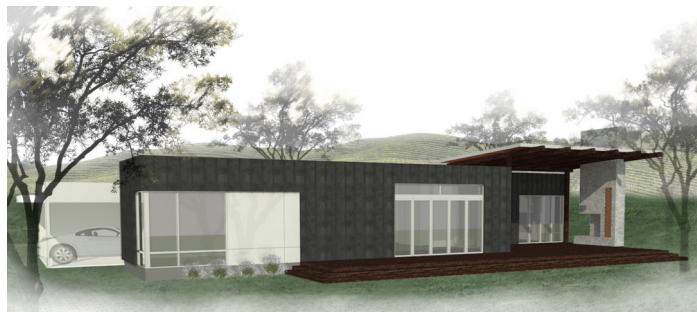

ANNATA II

ANNATA SERIES

● PRICING

Modular Cost: starting at \$286,200

Modular+Site: starting at \$475,000+*

● OVERVIEW

Method Homes and Chris Pardo Design offer the Annata. The Annata Series embraces the indoor outdoor living experience with a single level design, providing ample space for a deck or patio. The finishes are fully determined by each client during the design process with curated selections from our design team and custom options beyond those.

Dwelling Area: 1,590 sqft
Bedrooms: 2
Baths: 2
Modules: 2

● IMAGES

● PLANS

*Site costs vary by region and lot characteristics. Additional costs for transportation, permits, utility connections, and sales tax are determined during feasibility.