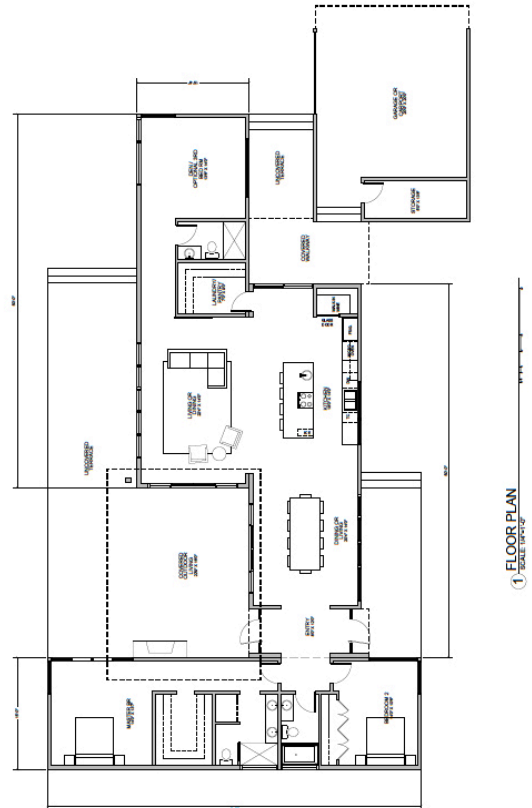

ANNATA III

ANNATA SERIES

● PRICING

Modular Cost: starting at \$393,750

Modular+Site: starting at \$675,000+*

● OVERVIEW

Method Homes and Chris Pardo Design offer the Annata. The Annata Series embraces the indoor outdoor living experience with a single level design, providing ample space for a deck or patio. The finishes are fully determined by each client during the design process with curated selections from our design team and custom options beyond those.

Dwelling Area: 2,250 sqft
Bedrooms: 3
Baths: 3
Modules: 3

● IMAGES

● PLANS

*Site costs vary by region and lot characteristics. Additional costs for transportation, permits, utility connections, and sales tax are determined during feasibility.