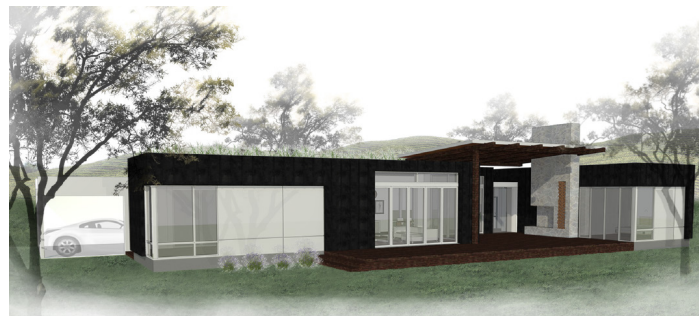

ANNATA III

ANNATA SERIES

● PRICING

Modular Cost: starting at \$393,750

Modular+Site: starting at \$675,000+*

● OVERVIEW

Method Homes and Chris Pardo Design offer the Annata. The Annata Series embraces the indoor outdoor living experience with a single level design, providing ample space for a deck or patio. The finishes are fully determined by each client during the design process with curated selections from our design team and custom options beyond those.

Dwelling Area: 2,250 sqft
Bedrooms: 3
Baths: 3
Modules: 3

● IMAGES

● PLANS

*Site costs vary by region and lot characteristics. Additional costs for transportation, permits, utility connections, and sales tax are determined during feasibility.