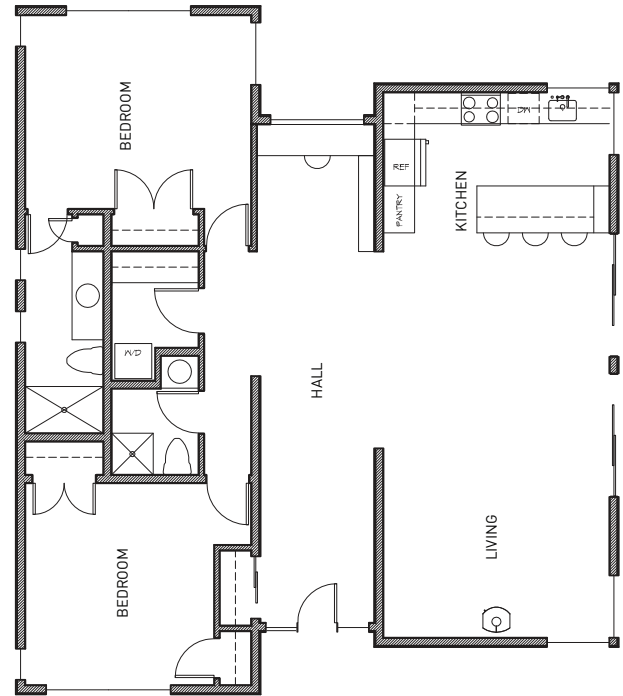

MODEL 3

CABIN SERIES

● PRICING

Modular Cost: starting at \$245,657

Modular+Site: starting at \$395,00 and up*

● OVERVIEW

Designed by Balance Associates Architects, the Cabin Series can sit on a low foundation with a crawl space below or include a site-built basement with garage. Model 3 is fully customizable, featuring flexible space for an office or reading nook. Clients can choose options and features from any of the pricing scenarios to arrive at a custom home package and price point.

Dwelling Area: 1,471 sqft
Bedrooms: 2
Baths: 1.75
Modules: 3

● IMAGES

● PLANS

*Site costs vary by region and lot characteristics. Additional costs for transportation, permits, utility connections and sales tax, are determined during feasibility.