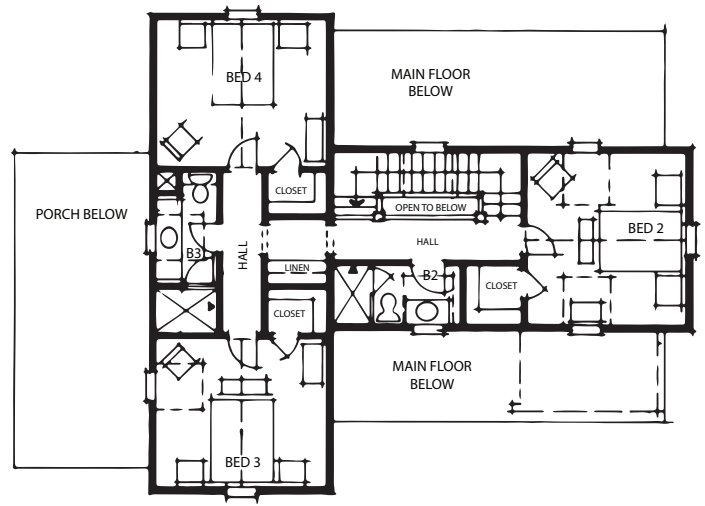

● PLANS

*Site costs vary by region and lot characteristics. Additional costs for transportation, permits, utility connections and sales tax, are determined during feasibility.