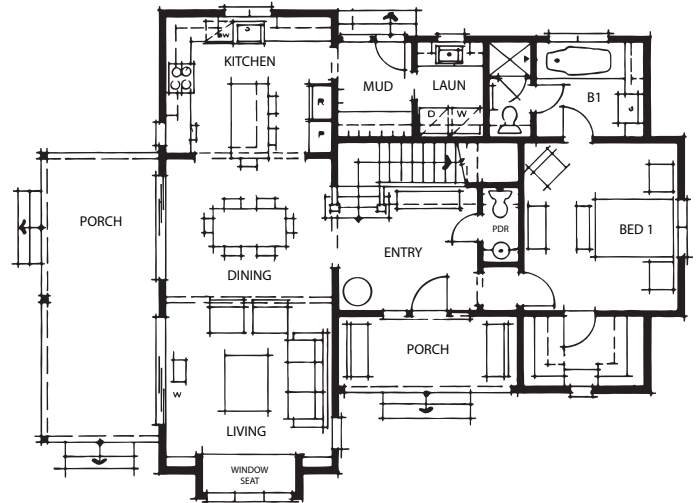

● PLANS

*Site costs vary by region and lot characteristics. Additional costs for transportation, permits, utility connections and sales tax, are determined during feasibility.