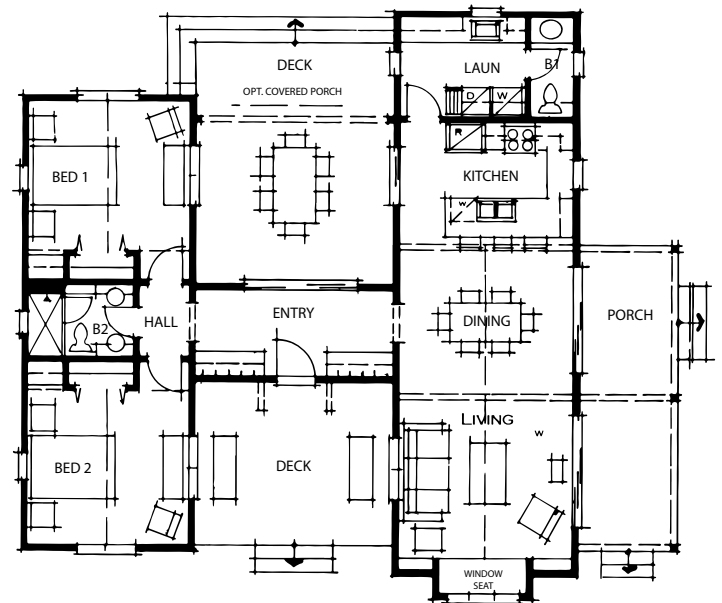

● PLANS

*Site costs vary by region and lot characteristics. Additional costs for transportation, permits, utility connections and sales tax, are determined during feasibility.