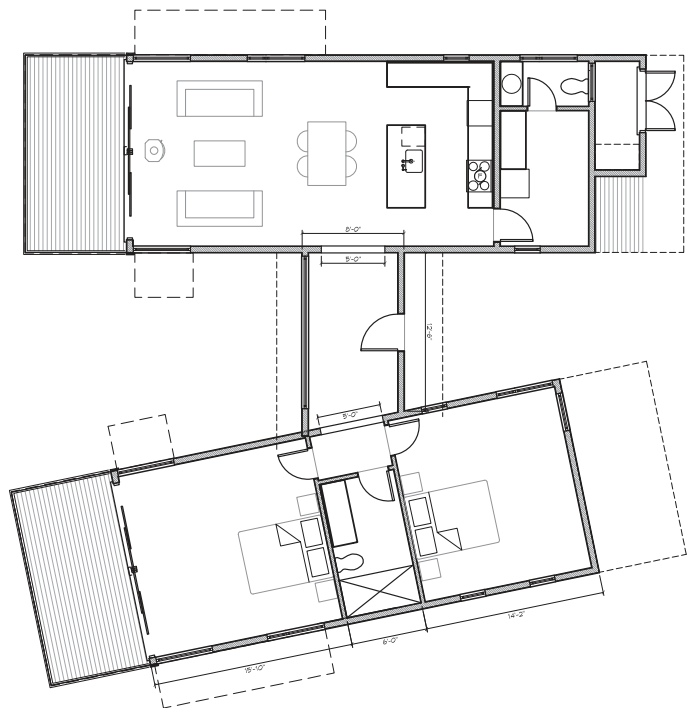

M2

M SERIES

● PRICING

Modular Cost: starting at $230,000

Modular+Site: starting at $425,000+*

● OVERVIEW

Method Homes and Balance Associates Architects offer an expanded Balance M Series. The M Series has multiple interior and exterior finish options and is fully adaptable for various sites, locations, and owner needs.

Dwelling Area: 1,240 sqft
Deck Area: 248 deck sqft
Bedrooms: 2
Baths: 1.5
Modules: 2

● IMAGES

● PLANS

*Site costs vary by region and lot characteristics. Additional costs for transportation, permits, utility connections and sales tax, are determined during feasibility.