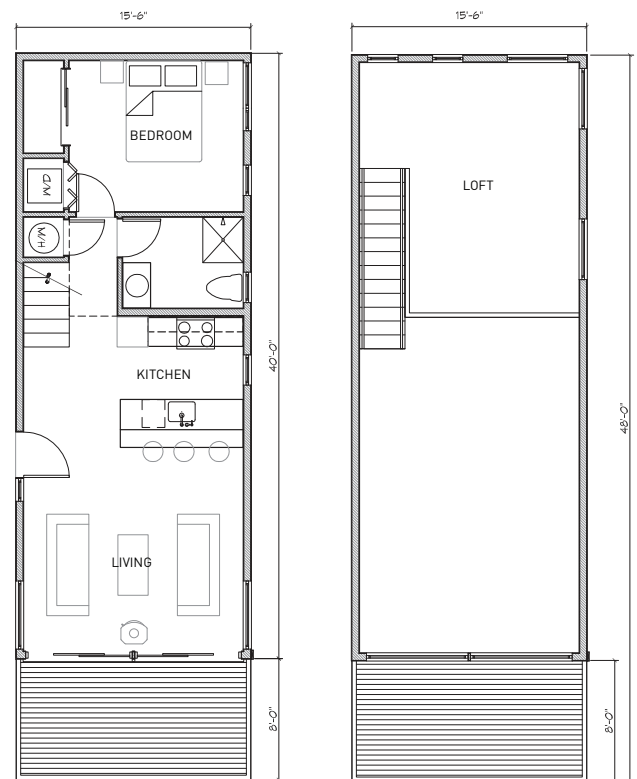

M LOFT

M SERIES

● PRICING

Modular Cost: starting at \$162,000

Modular+Site: starting at \$300,000+*

● OVERVIEW

Method Homes and Balance Associates Architects offer an expanded Balance M Series. The M Series has multiple interior and exterior finish options and is fully adaptable for various sites, locations, and owner needs.

- Dwelling Area:** 834 sqft
- Deck Area:** 124 sqft
- Bedrooms:** 1 + 214 sqft flexible loft space
- Baths:** 1
- Modules:** 2

● IMAGES

● PLANS

*Site costs vary by region and lot characteristics. Additional costs for transportation, permits, utility connections and sales tax, are determined during feasibility.