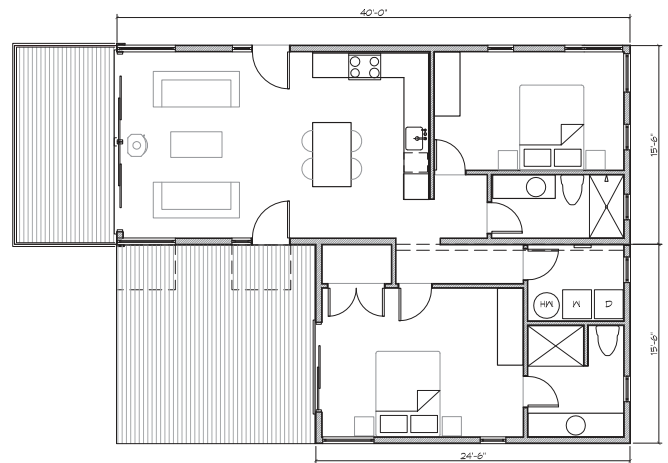

M PLUS

M SERIES

● PRICING

Modular Cost: starting at $160,000 - $170,000

Modular+Site: starting at $310,000+*

● OVERVIEW

Method Homes and Balance Associates Architects offer an expanded Balance M Series. The M Plus features multiple master suite configurations with options for additional space, separate laundry room, and access to a walkout deck.

Dwelling Area: 915 - 1000 sqft

Deck Area: 365 - 450 sqft

Bedrooms: 2

Baths: 2

Modules: 2

● IMAGES

● PLANS

*Site costs vary by region and lot characteristics. Additional costs for transportation, permits, utility connections and sales tax, are determined during feasibility.