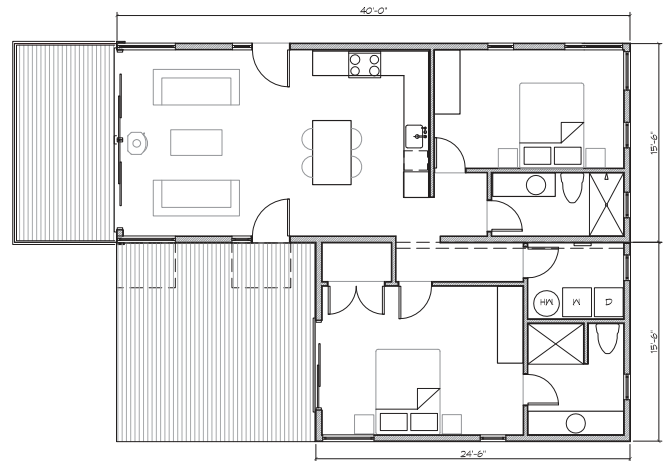

M PLUS

M SERIES

● PRICING

Modular Cost: starting at \$160,000 - \$170,000

Modular+Site: starting at \$260,000-310,000*

● OVERVIEW

Method Homes and Balance Associates Architects offer an expanded Balance M Series. The M Plus features multiple master suite configurations with options for additional space, separate laundry room, and access to a walkout deck.

Dwelling Area: 915 - 1000 sqft

Deck Area: 365 - 450 sqft

Bedrooms: 2

Baths: 2

Modules: 2

● IMAGES

● PLANS

*Site costs vary by region and lot characteristics. Additional costs for transportation, permits, utility connections and sales tax, are determined during feasibility.