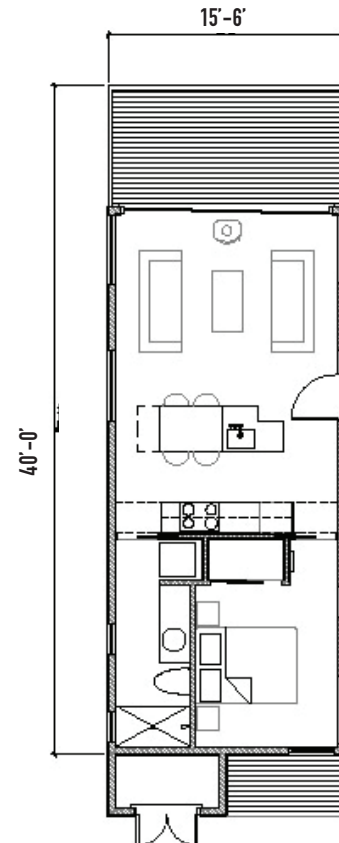

M

SML SERIES

● PRICING

Modular Cost: starting at \$132,000

Modular+Site: starting at \$250,000+*

● OVERVIEW

The Balance SML is a series of smartly designed compact homes perfect for small footprints. The M plan features an open living and dining area that expands to a spacious outdoor deck. Clients can choose options and features from any of the pricing scenarios to arrive at a custom home package and price point.

Dwelling Area: 655 sqft
Deck Area: 155 sqft
Bedrooms: 1
Baths: 1
Modules: 1

● IMAGES

● PLANS

*Site costs vary by region and lot characteristics. Additional costs for transportation, permits, utility connections and sales tax, are determined during feasibility.