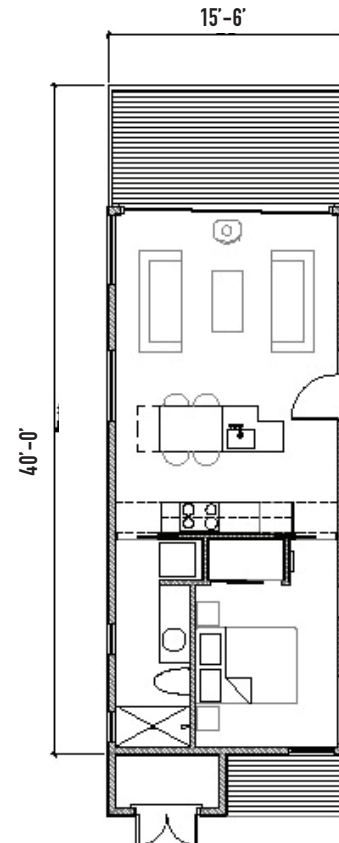

M

SML SERIES

● PRICING

Modular Cost: starting at \$132,000

Modular+Site: starting at \$200,000–250,000*

● OVERVIEW

The Balance SML is a series of smartly designed compact homes perfect for small footprints. The M plan features an open living and dining area that expands to a spacious outdoor deck. Clients can choose options and features from any of the pricing scenarios to arrive at a custom home package and price point.

Dwelling Area: 655 sqft
Deck Area: 155 sqft
Bedrooms: 1
Baths: 1
Modules: 1

● IMAGES

● PLANS

*Site costs vary by region and lot characteristics. Additional costs for transportation, permits, utility connections and sales tax, are determined during feasibility.