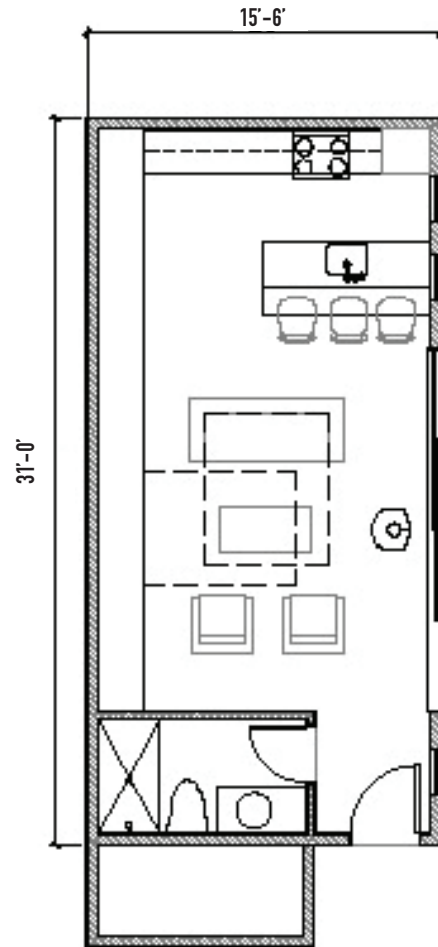

S

SML SERIES

● PRICING

Modular Cost: starting at \$95,000

Modular+Site: starting at \$180,000+*

● OVERVIEW

The Balance SML is a series of smartly designed, compact homes perfect for narrow lots. The S is an open studio plan with a gracious window wall that expands living space to the outside. Clients can choose options and features from any of the pricing scenarios to arrive at a custom home package and price point.

Dwelling Area: 565 sqft

Bedrooms: Studio

Baths: 1

Modules: 1

● IMAGES

● PLANS

*Site costs vary by region and lot characteristics. Additional costs for transportation, permits, utility connections and sales tax, are determined during feasibility.