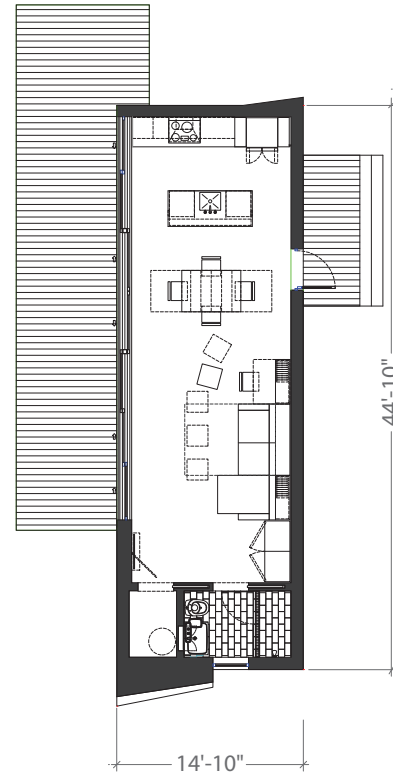

● PLANS

*Site costs vary by region and lot characteristics. Additional costs for transportation, permits, utility connections and sales tax, are determined during feasibility.