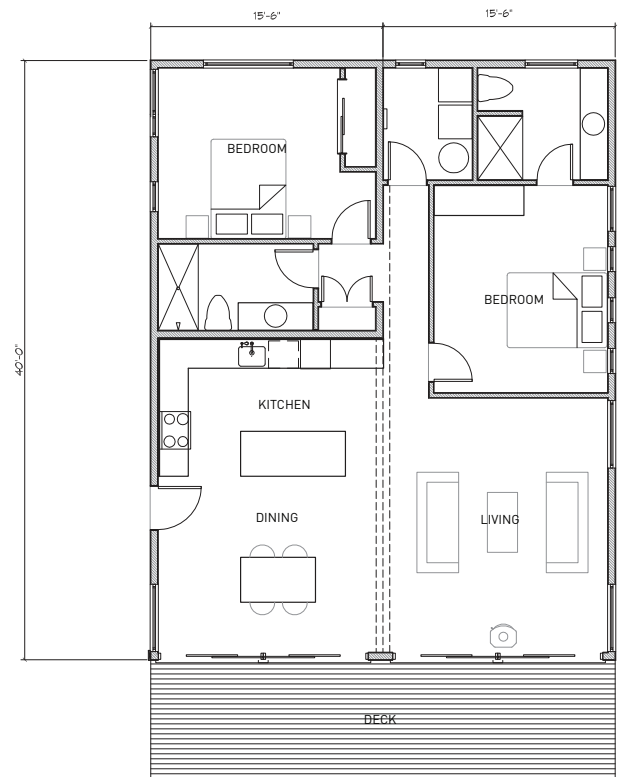

● PLANS

*Site costs vary by region and lot characteristics. Additional costs for transportation, permits, utility connections and sales tax, are determined during feasibility.