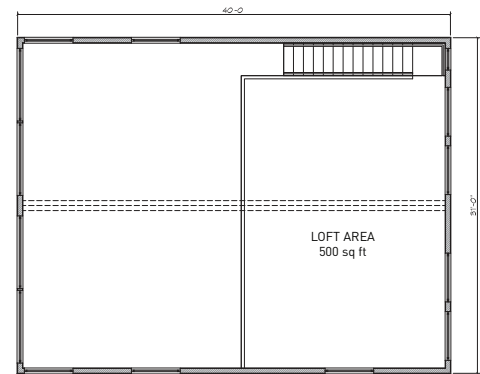

2M LOFT

M SERIES

● PRICING

Modular Cost: starting at $283,500

Modular+Site: starting at $510,000+*

● OVERVIEW

Method Homes and Balance Associates Architects offer an expanded Balance M Series. The M Series has multiple interior and exterior finish options and is fully adaptable for various sites, locations, and owner needs.

Dwelling Area: 1,740 sqft

Deck Area: 248 sqft

Bedrooms: 2 + 500 sqft flexible loft

Baths: 2

Modules: 4

● IMAGES

● PLANS

*Site costs vary by region and lot characteristics. Additional costs for transportation, permits, utility connections and sales tax, are determined during feasibility.