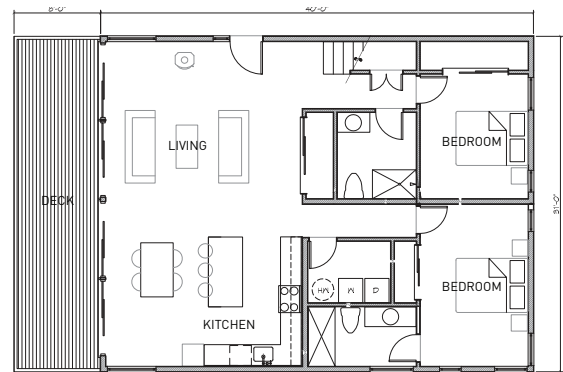

2M LOFT

M SERIES

● PRICING

Modular Cost: starting at $283,500

Modular+Site: starting at $510,000+*

● OVERVIEW

Method Homes and Balance Associates Architects offer an expanded Balance M Series. The M Series has multiple interior and exterior finish options and is fully adaptable for various sites, locations, and owner needs.

Dwelling Area: 1,740 sqft

Deck Area: 248 sqft

Bedrooms: 2 + 500 sqft flexible loft

Baths: 2

Modules: 4

● IMAGES

● PLANS

*Site costs vary by region and lot characteristics. Additional costs for transportation, permits, utility connections and sales tax, are determined during feasibility.