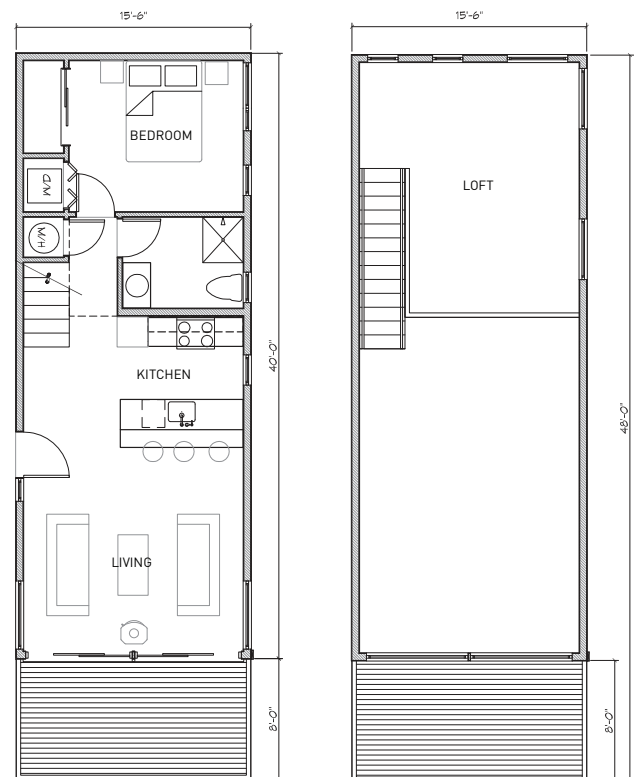

● PLANS

*Site costs vary by region and lot characteristics. Additional costs for transportation, permits, utility connections and sales tax, are determined during feasibility.