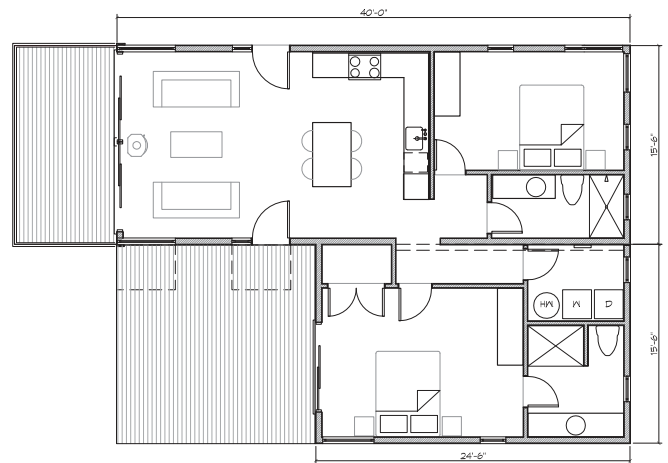

M PLUS

M SERIES

● PRICING

Modular Cost: starting at \$200,000

Modular+Site: starting at \$340,000+*

● OVERVIEW

Method Homes and Balance Associates Architects offer an expanded Balance M Series. The M Plus features multiple master suite configurations with options for additional space, separate laundry room, and access to a walkout deck.

Dwelling Area: 915 - 1000 sqft

Deck Area: 365 - 450 sqft

Bedrooms: 2

Baths: 2

Modules: 2

● IMAGES

● PLANS

*Site costs vary by region and lot characteristics. Additional costs for transportation, permits, utility connections and sales tax, are determined during feasibility.