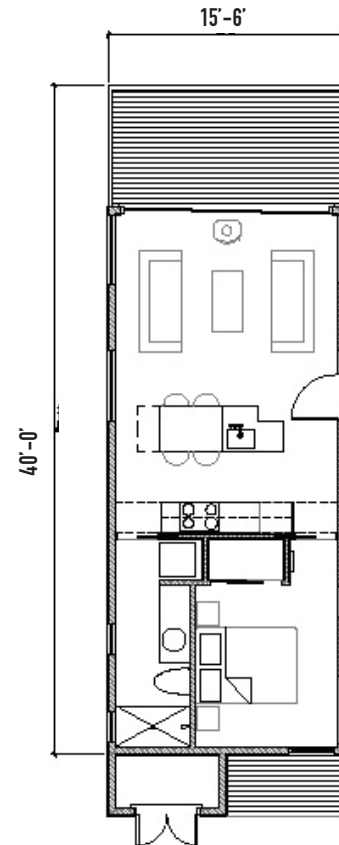

M

SML SERIES

● PRICING

Modular Cost: starting at $132,000

Modular+Site: starting at $250,000+*

● OVERVIEW

The Balance SML is a series of smartly designed compact homes perfect for small footprints. The M plan features an open living and dining area that expands to a spacious outdoor deck. Clients can choose options and features from any of the pricing scenarios to arrive at a custom home package and price point.

Dwelling Area: 655 sqft
Deck Area: 155 sqft
Bedrooms: 1
Baths: 1
Modules: 1

● IMAGES

● PLANS

*Site costs vary by region and lot characteristics. Additional costs for transportation, permits, utility connections and sales tax, are determined during feasibility.