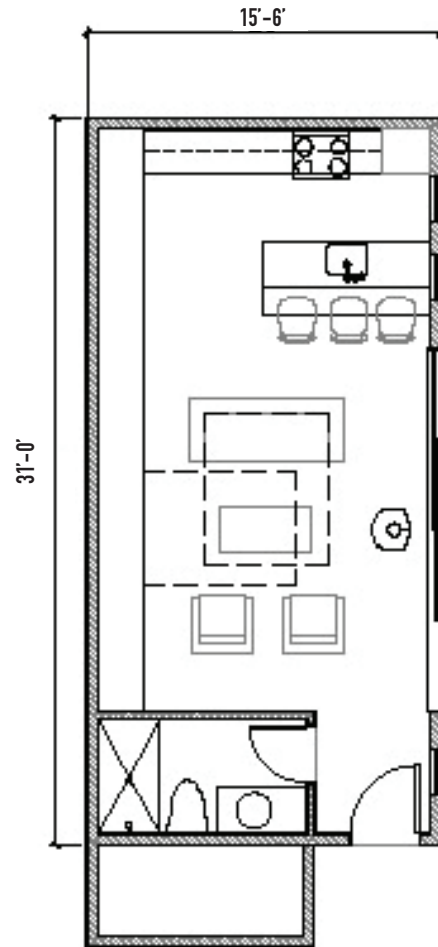

● PLANS

*Site costs vary by region and lot characteristics. Additional costs for transportation, permits, utility connections and sales tax, are determined during feasibility.