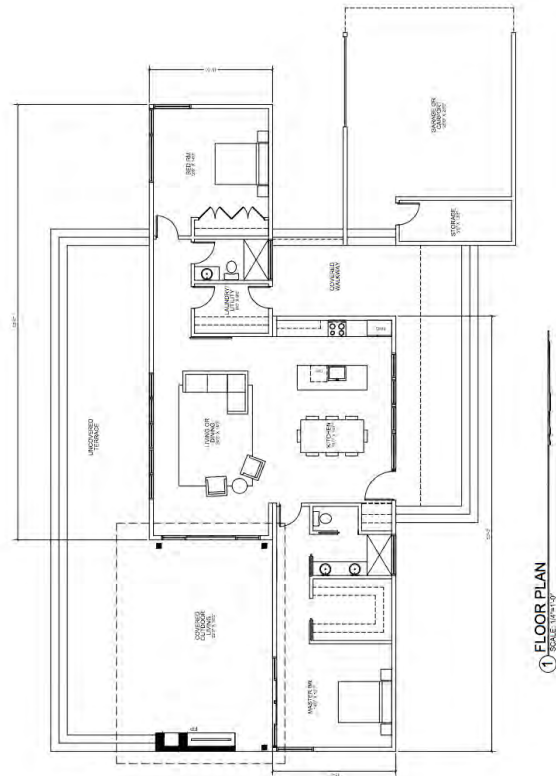

ANNATA II

ANNATA SERIES

● PRICING

Modular Cost: starting at \$300,510

Modular+Site: starting at \$510,000+*

● OVERVIEW

Method Homes and Chris Pardo Design offer the Annata. The Annata Series embraces the indoor outdoor living experience with a single level design, providing ample space for a deck or patio. The finishes are fully determined by each client during the design process with curated selections from our design team and custom options beyond those.

Dwelling Area: 1,590 sqft
Bedrooms: 2
Baths: 2
Modules: 2

● IMAGES

● PLANS

*Site costs vary by region and lot characteristics. Additional costs for transportation, permits, utility connections, and sales tax are determined during feasibility.