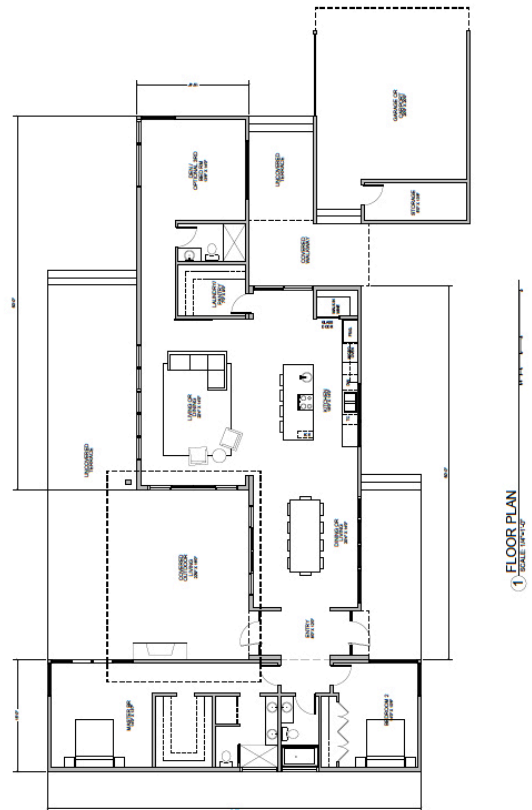

● PLANS

*Site costs vary by region and lot characteristics. Additional costs for transportation, permits, utility connections, and sales tax are determined during feasibility.