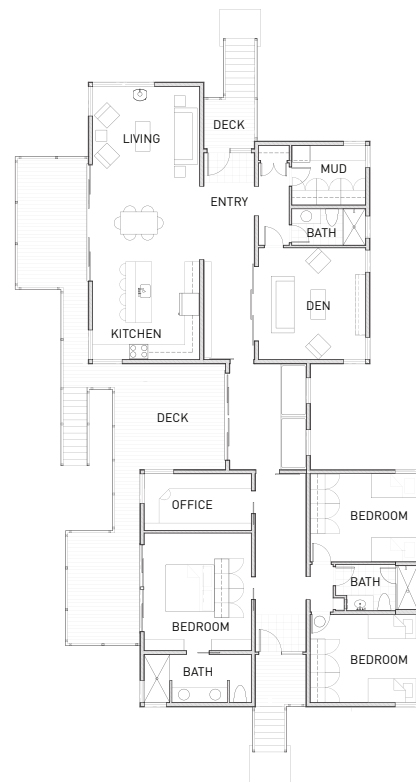

MODEL 4

CABIN SERIES

● PRICING

Modular Cost: starting at \$436,800

Modular + Site: starting at \$740,000+*

● OVERVIEW

Designed by Balance Associates Architects, the Cabin Series can sit on a low foundation with a crawl space below or include a site-built basement with garage. Model 4 is a spacious plan featuring ample living space with a light-filled bridge connecting to the bedrooms. Clients can choose options and features from any of the pricing scenarios to arrive at a custom home package and price point.

Dwelling Area: 2,600 sqft
Bedrooms: 3 - 4
Baths: 3
Modules: 5

● IMAGES

● PLANS

*Site costs vary by region and lot characteristics. Additional costs for transportation, permits, utility connections and sales tax, are determined during feasibility.