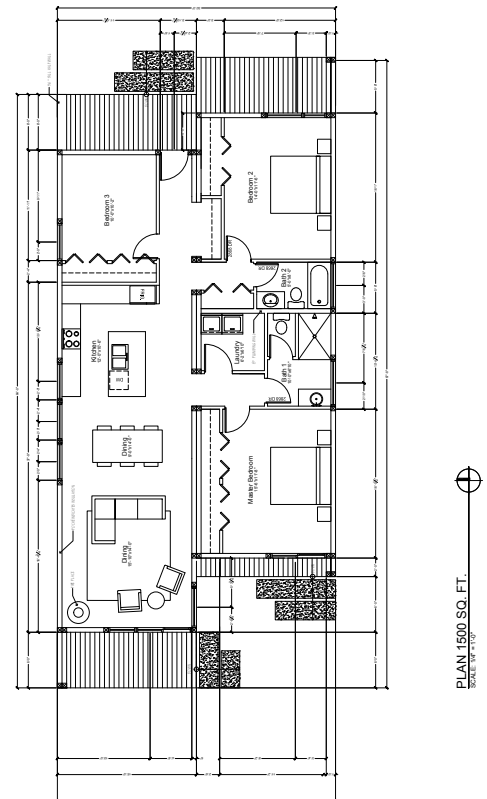

ELEMENT 2.1

ELEMENTAL SERIES

● PRICING

Modular Cost: starting at \$249,144

Modular+Site: starting at \$450,000+*

● OVERVIEW

The Elemental Series is a line of contemporary, efficient, and livable modular homes. The Element 2.1 offers 3 bedrooms and baths with a compact 1483 square foot comprised of two modules. The model was designed by Method's architect partner Chris Pardo Designs: Elemental Architecture, originally as a custom design for the Ft Peck Sustainable Village project that Method is building for the Make it Right! Foundation.

Dwelling Area: 1,483 sqft
Bedrooms: 3
Baths: 2
Modules: 2

● IMAGES

● PLANS

**Site costs vary by region and lot characteristics. Additional costs for transportation, permits, utility connections and sales tax, are determined during feasibility.