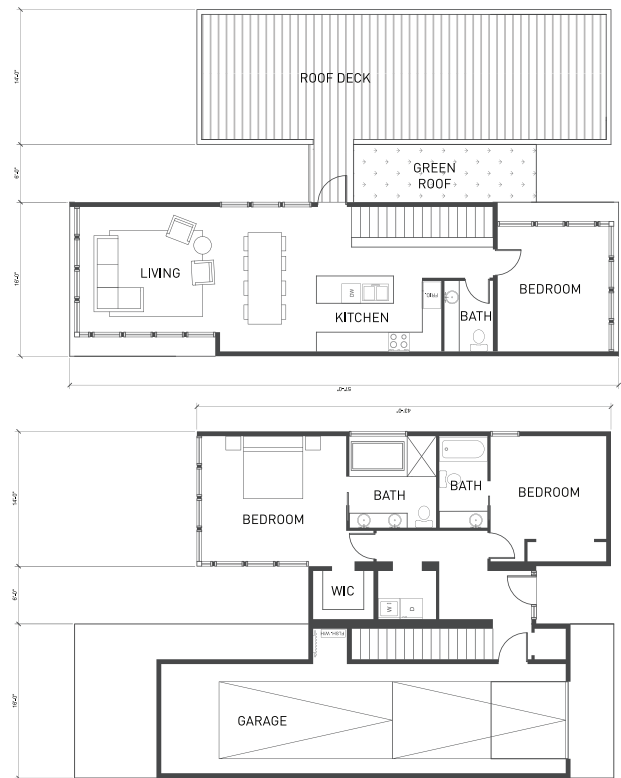

ELEMENT 3

ELEMENTAL SERIES

● PRICING

Modular Cost: starting at \$286,272

Modular+Site: starting at \$520,000+*

● OVERVIEW

The Elemental Series is a line of contemporary, efficient, and livable modular homes. The Element 3 includes a large garage for tandem parking and storage. An expansive rooftop deck is great for outdoor living and entertaining. Method has hand selected detailed finish and sustainability upgrade options to streamline the design process.

Dwelling Area: 1,704 sqft
Garage: 516 sqft site-built
Bedrooms: 3
Baths: 2.5
Modules: 3

● IMAGES

● PLANS

*Site costs vary by region and lot characteristics. Additional costs for transportation, permits, utility connections and sales tax, are determined during feasibility.