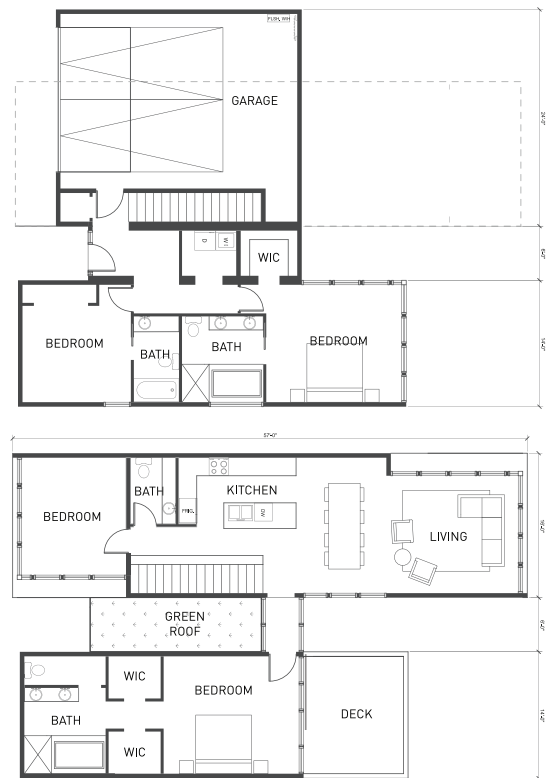

ELEMENT 4

ELEMENTAL SERIES

● PRICING

Modular Cost: starting at \$345,000

Modular+Site: starting at \$620,000+*

● OVERVIEW

The Elemental Series is a line of contemporary, efficient, and livable modular homes. The Element 4 is a modern two-story layout featuring 3 bedrooms with en suite baths. The fourth bedroom is fully glazed and can also act as a study, den, or yoga retreat. Method has hand selected detailed finish and sustainability upgrade options to streamline the design process.

Dwelling Area: 1,704 sqft

Garage: 516 sqft

Bedrooms: 4

Baths: 3.5

Modules: 4

● IMAGES

● PLANS

*Site costs vary by region and lot characteristics. Additional costs for transportation, permits, utility connections and sales tax, are determined during feasibility.