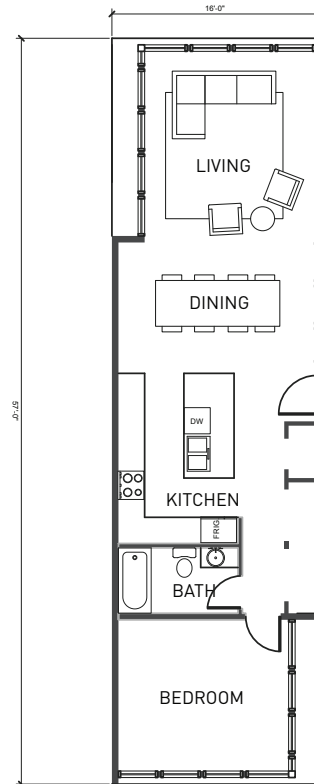

ELEMENT 1

ELEMENTAL SERIES

● PRICING

Modular Cost: starting at \$182,400

Modular+Site: starting at \$310,000+*

● OVERVIEW

The Elemental Series is a line of contemporary, efficient, and livable modular homes. The Element 1 is the perfect home for a narrow lot and can act as a primary residence or personal retreat. Expansive window walls capture views and let in natural light. Method has hand selected detailed finish and sustainability upgrade options to streamline the design process.

Dwelling Area: 912 sqft
Bedrooms: 1
Baths: 1
Modules: 1

● IMAGES

● PLANS

*Site costs vary by region and lot characteristics. Additional costs for transportation, permits, utility connections and sales tax, are determined during feasibility.