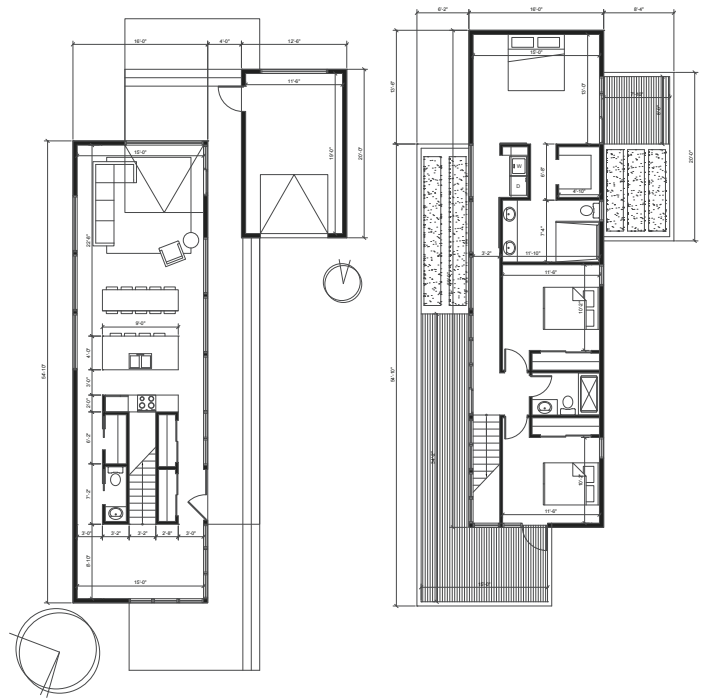

SHIFT

ELEMENTAL SERIES

● PRICING

Modular Cost: starting at $306,000*

Modular+Site: starting at $540,000+*

● OVERVIEW

The Elemental Series is a line of contemporary, efficient, and livable modular homes. The Shift features a cantilevered upper module that creates a vestibule between the living space and detached garage. The design offers ample second story deck access from the bedrooms and communal space. Method has hand selected detailed finish and sustainability upgrade options to streamline the design process.

Dwelling Area: 1,821 sqft
Garage: 250 sqft site-built
Bedrooms: 3
Baths: 2.5
Modules: 2

● IMAGES

● PLANS

*Site costs vary by region and lot characteristics. Additional costs for transportation, permits, utility connections and sales tax, are determined during feasibility.