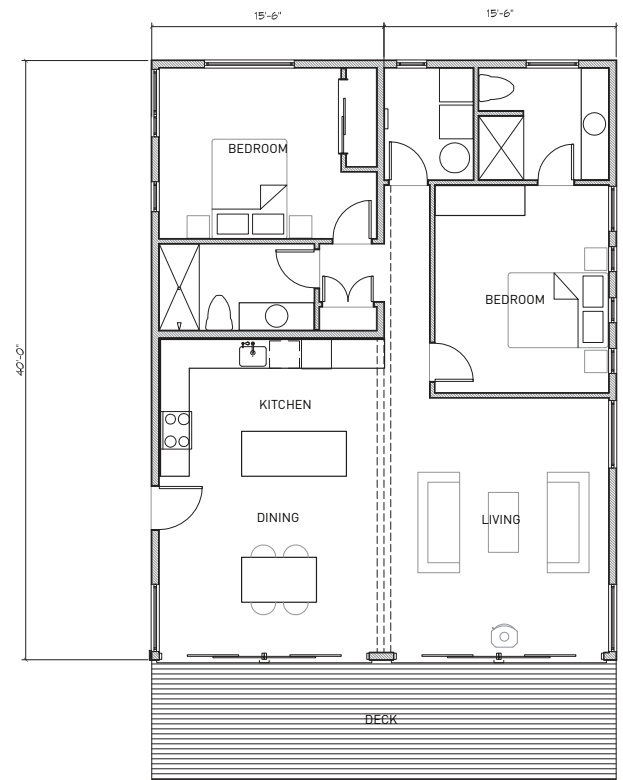

2M

M SERIES

● PRICING

Modular Cost: starting at \$235,600

Modular+Site: starting at \$450,000+*

● OVERVIEW

Method Homes and Balance Associates Architects offer an expanded Balance M Series. The M series has multiple interior and exterior finish options and is fully adaptable for various sites, locations, and owner needs.

Dwelling Area: 1,240 sqft
Deck Area: 248 sqft
Bedrooms: 2
Baths: 2
Modules: 2

● IMAGES

● PLANS

*Site costs vary by region and lot characteristics. Additional costs for transportation, permits, utility connections and sales tax, are determined during feasibility.