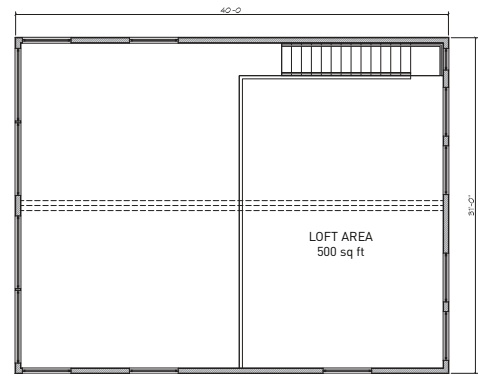

Dwelling Area: 1,740 sqft

Deck Area: 248 sqft

Bedrooms: 2 + 500 sqft flexible loft

Baths: 2

Modules: 4

● IMAGES

● PLANS

*Site costs vary by region and lot characteristics. Additional costs for transportation, permits, utility connections and sales tax, are determined during feasibility.