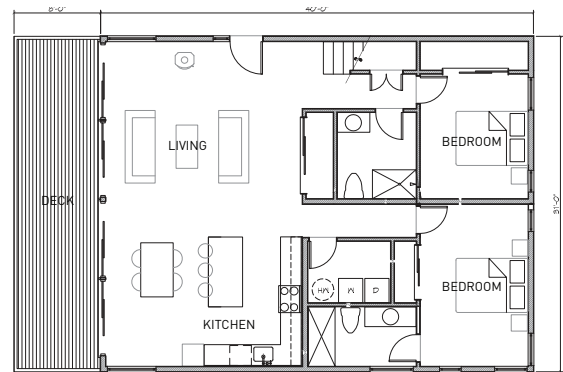

2M LOFT

M SERIES

● PRICING

Modular Cost: starting at \$330,600

Modular+Site: starting at \$620,000+*

● OVERVIEW

Method Homes and Balance Associates Architects offer an expanded Balance M Series. The M Series has multiple interior and exterior finish options and is fully adaptable for various sites, locations, and owner needs.

Dwelling Area: 1,740 sqft

Deck Area: 248 sqft

Bedrooms: 2 + 500 sqft flexible loft

Baths: 2

Modules: 4

● IMAGES

● PLANS

*Site costs vary by region and lot characteristics. Additional costs for transportation, permits, utility connections and sales tax, are determined during feasibility.