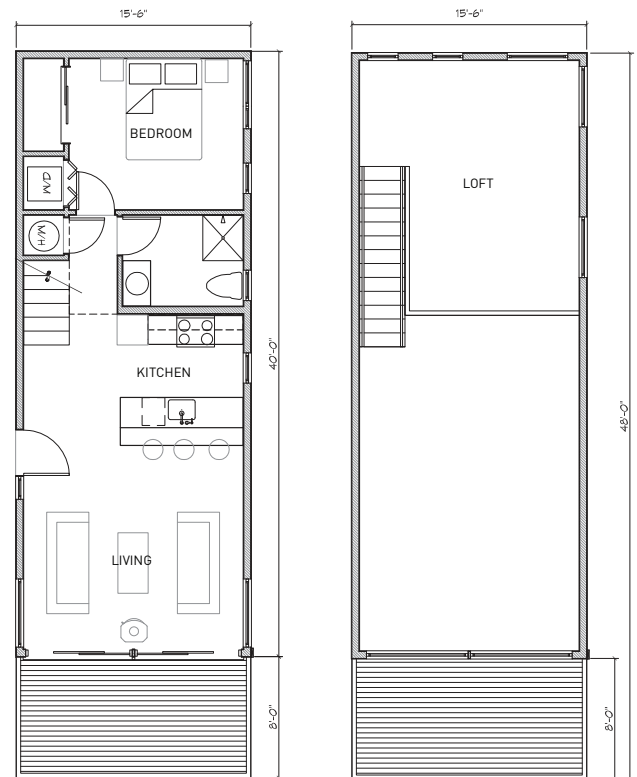

M LOFT

M SERIES

● PRICING

Modular Cost: starting at \$183,480

Modular+Site: starting at \$340,000+*

● OVERVIEW

Method Homes and Balance Associates Architects offer an expanded Balance M Series. The M Series has multiple interior and exterior finish options and is fully adaptable for various sites, locations, and owner needs.

Dwelling Area: 834 sqft
Deck Area: 124 sqft
Bedrooms: 1 + 214 sqft flexible loft space
Baths: 1
Modules: 2

● IMAGES

● PLANS

*Site costs vary by region and lot characteristics. Additional costs for transportation, permits, utility connections and sales tax, are determined during feasibility.