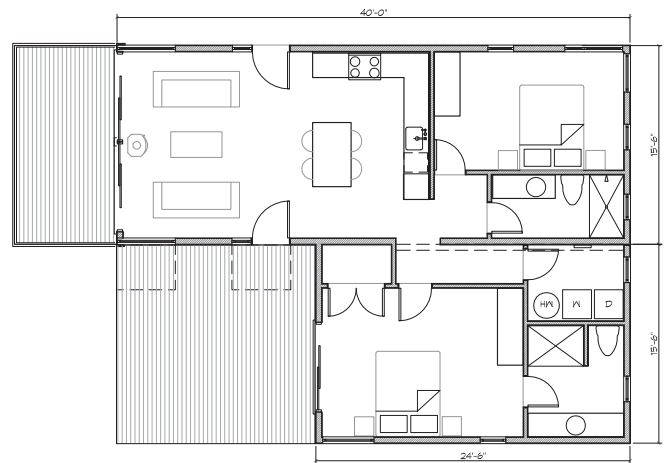

M PLUS

M SERIES

● PRICING

Modular Cost: starting at \$192,150-210,000

Modular+Site: starting at \$370,000+*

● OVERVIEW

Method Homes and Balance Associates Architects offer an expanded Balance M Series. The M Plus features multiple master suite configurations with options for additional space, separate laundry room, and access to a walkout deck.

Dwelling Area: 915 - 1000 sqft

Deck Area: 365 - 450 sqft

Bedrooms: 2

Baths: 2

Modules: 2

● IMAGES

● PLANS

*Site costs vary by region and lot characteristics. Additional costs for transportation, permits, utility connections and sales tax, are determined during feasibility.