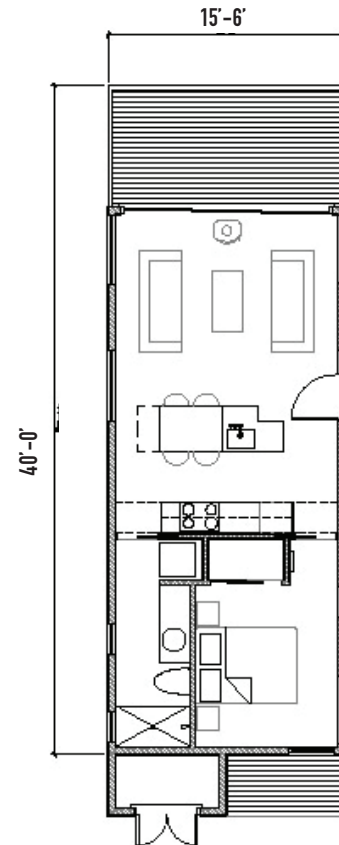

M

SML SERIES

● PRICING

Modular Cost: starting at \$144,100

Modular+Site: starting at \$260,000+*

● OVERVIEW

The Balance SML is a series of smartly designed compact homes perfect for small footprints. The M plan features an open living and dining area that expands to a spacious outdoor deck. Clients can choose options and features from any of the pricing scenarios to arrive at a custom home package and price point.

Dwelling Area: 655 sqft
Deck Area: 155 sqft
Bedrooms: 1
Baths: 1
Modules: 1

● IMAGES

● PLANS

*Site costs vary by region and lot characteristics. Additional costs for transportation, permits, utility connections and sales tax, are determined during feasibility.