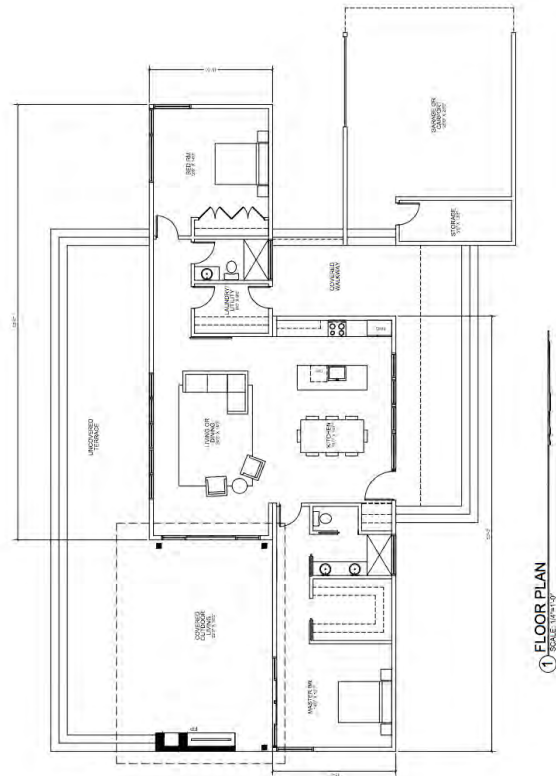

ANNATA II

ANNATA SERIES

● PRICING

Modular Cost: starting at \$318,000

Modular+Site: starting at \$580,000+*

● OVERVIEW

Method Homes and Chris Pardo Design offer the Annata. The Annata Series embraces the indoor outdoor living experience with a single level design, providing ample space for a deck or patio. The finishes are fully determined by each client during the design process with curated selections from our design team and custom options beyond those.

Dwelling Area: 1,590 sqft
Bedrooms: 2
Baths: 2
Modules: 2

● IMAGES

● PLANS

*Site costs vary by region and lot characteristics. Additional costs for transportation, permits, utility connections, and sales tax are determined during feasibility.