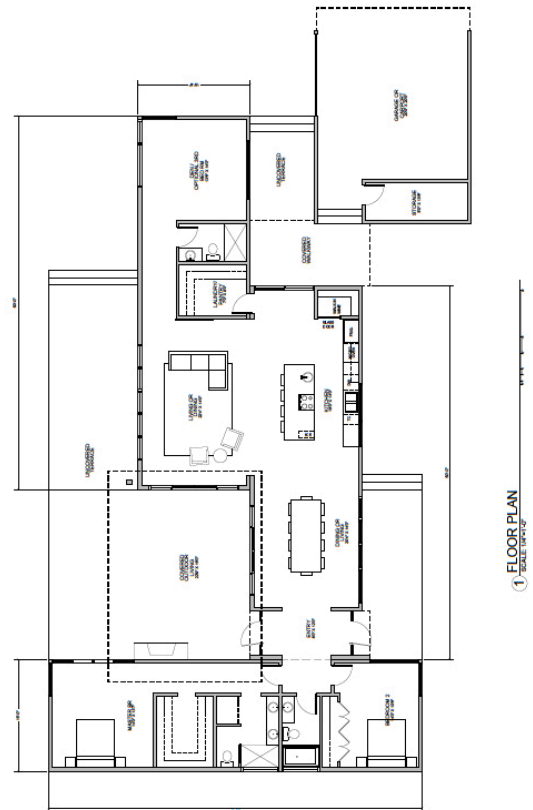

ANNATA III

ANNATA SERIES

● PRICING

Modular Cost: starting at \$450,000

Modular+Site: starting at \$820,000+*

● OVERVIEW

Method Homes and Chris Pardo Design offer the Annata. The Annata Series embraces the indoor outdoor living experience with a single level design, providing ample space for a deck or patio. The finishes are fully determined by each client during the design process with curated selections from our design team and custom options beyond those.

Dwelling Area: 2,250 sqft
Bedrooms: 3
Baths: 3
Modules: 3

● IMAGES

● PLANS

*Site costs vary by region and lot characteristics. Additional costs for transportation, permits, utility connections, and sales tax are determined during feasibility.