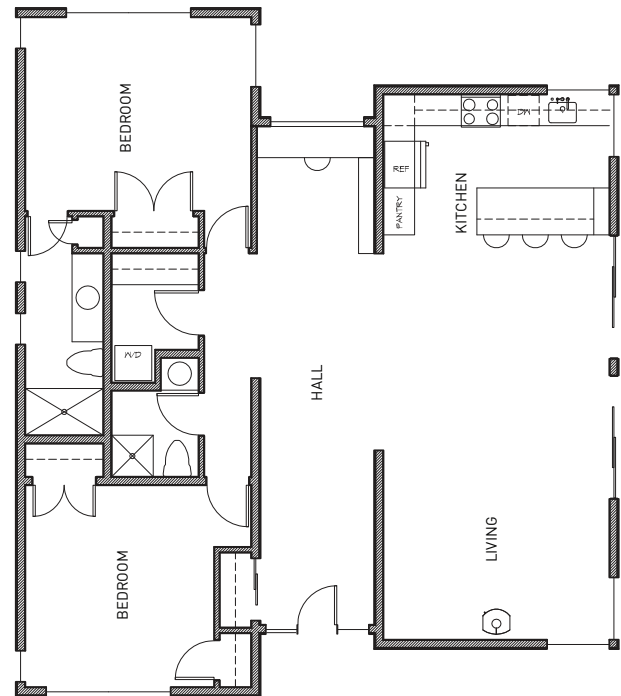

MODEL 3

CABIN SERIES

● PRICING

Modular Cost: starting at \$279,490

Modular+Site: starting at \$530,000+*

● OVERVIEW

Designed by Balance Associates Architects, the Cabin Series can sit on a low foundation with a crawl space below or include a site-built basement with garage. Model 3 is fully customizable, featuring flexible space for an office or reading nook. Clients can choose options and features from any of the pricing scenarios to arrive at a custom home package and price point.

Dwelling Area: 1,471 sqft
Bedrooms: 2
Baths: 1.75
Modules: 3

● IMAGES

● PLANS

*Site costs vary by region and lot characteristics. Additional costs for transportation, permits, utility connections and sales tax, are determined during feasibility.