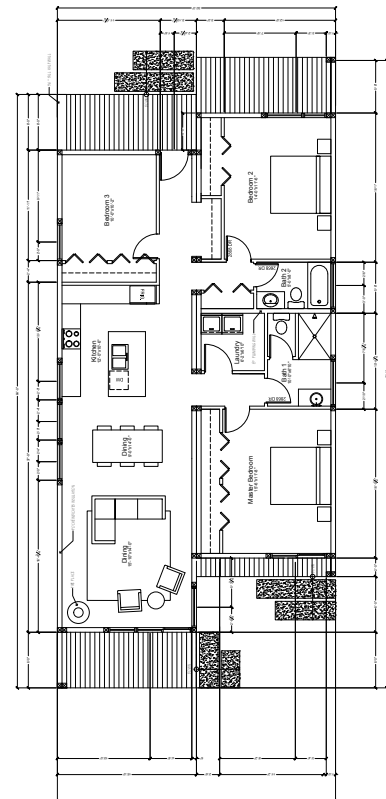

ELEMENT 2.1

ELEMENTAL SERIES

● PRICING

Modular Cost: starting at \$266,940

Modular+Site: starting at \$480,000+*

● OVERVIEW

The Elemental Series is a line of contemporary, efficient, and livable modular homes. The Element 2.1 offers 3 bedrooms and baths with a compact 1483 square foot comprised of two modules. The model was designed by Method's architect partner Chris Pardo Designs: Elemental Architecture, originally as a custom design for the Ft Peck Sustainable Village project that Method is building for the Make it Right! Foundation.

Dwelling Area: 1,483 sqft
Bedrooms: 3
Baths: 2
Modules: 2

● IMAGES

● PLANS

**Site costs vary by region and lot characteristics. Additional costs for transportation, permits, utility connections and sales tax, are determined during feasibility.