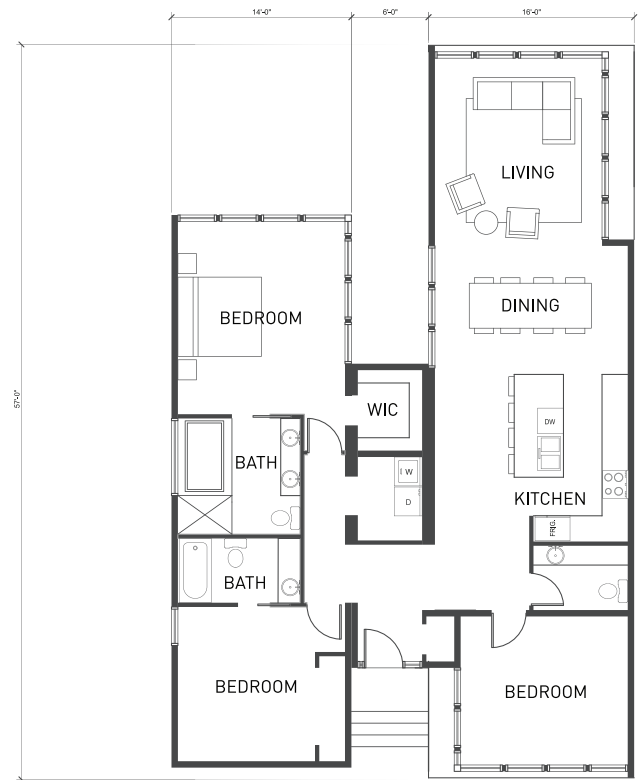

ELEMENT 2

ELEMENTAL SERIES

● PRICING

Modular Cost: starting at \$291,600

Modular+Site: starting at \$530,000+*

● OVERVIEW

The Elemental Series is a line of contemporary, efficient, and livable modular homes. The Element 2 is an ample single story floorplan with expansive window walls to allow for views and natural light. Method has hand-selected detailed finish and sustainability upgrade options to streamline the design process.

Dwelling Area: 1,620 sqft
Bedrooms: 3
Baths: 2.5
Modules: 3

● IMAGES

● PLANS

*Site costs vary by region and lot characteristics. Additional costs for transportation, permits, utility connections and sales tax, are determined during feasibility.