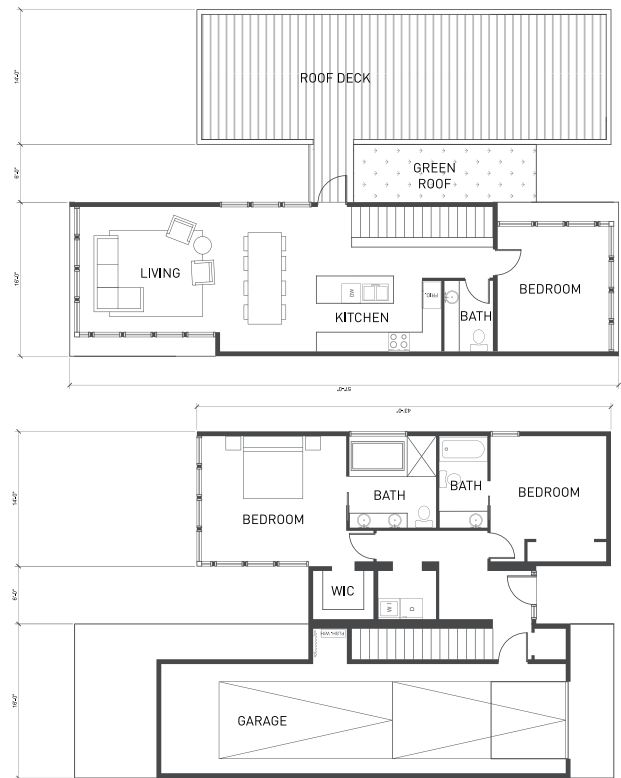

ELEMENT 3

ELEMENTAL SERIES

● PRICING

Modular Cost: starting at \$306,720

Modular+Site: starting at \$550,000+*

● OVERVIEW

The Elemental Series is a line of contemporary, efficient, and livable modular homes. The Element 3 includes a large garage for tandem parking and storage. An expansive rooftop deck is great for outdoor living and entertaining. Method has hand selected detailed finish and sustainability upgrade options to streamline the design process.

Dwelling Area: 1,704 sqft

Garage: 516 sqft site-built

Bedrooms: 3

Baths: 2.5

Modules: 3

● IMAGES

● PLANS

*Site costs vary by region and lot characteristics. Additional costs for transportation, permits, utility connections and sales tax, are determined during feasibility.