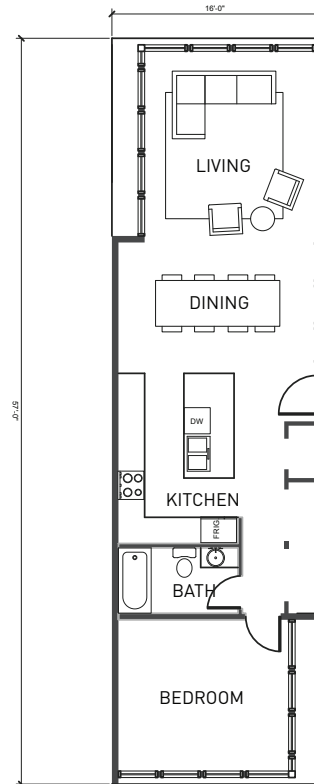

ELEMENT 1

ELEMENTAL SERIES

● PRICING

Modular Cost: starting at \$182,400

Modular+Site: starting at \$330,000+*

● OVERVIEW

The Elemental Series is a line of contemporary, efficient, and livable modular homes. The Element 1 is the perfect home for a narrow lot and can act as a primary residence or personal retreat. Expansive window walls capture views and let in natural light. Method has hand selected detailed finish and sustainability upgrade options to streamline the design process.

Dwelling Area: 912 sqft
Bedrooms: 1
Baths: 1
Modules: 1

● IMAGES

● PLANS

*Site costs vary by region and lot characteristics. Additional costs for transportation, permits, utility connections and sales tax, are determined during feasibility.